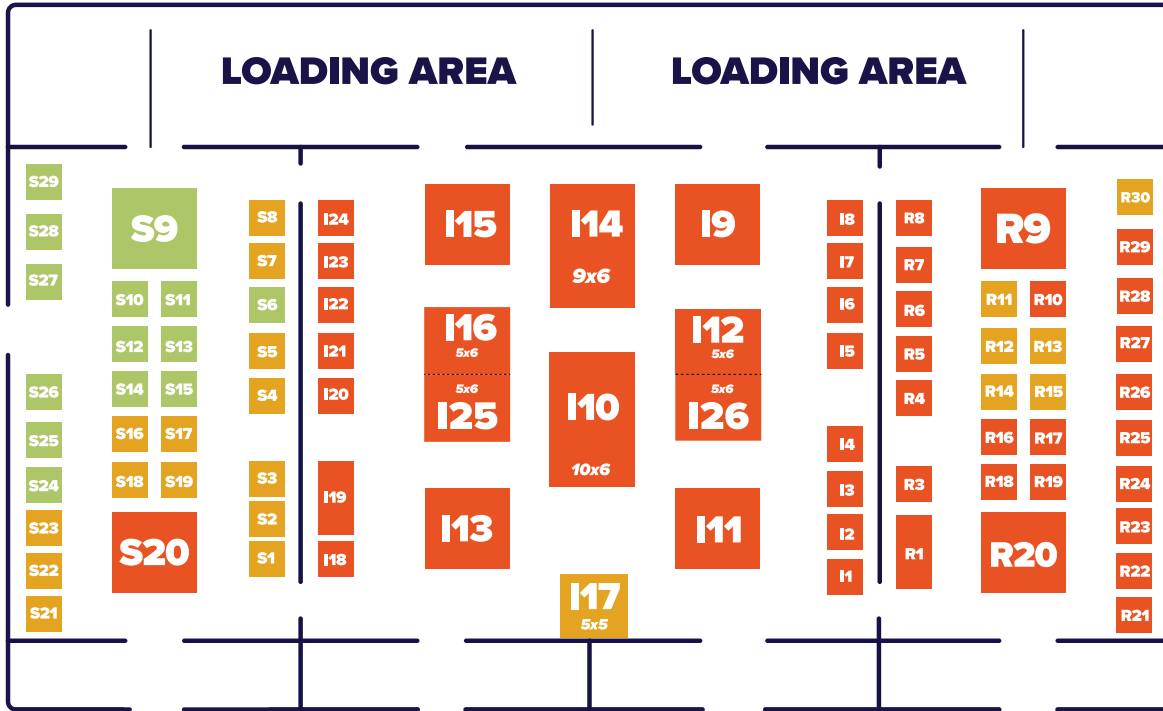

HEMP FEST
International Cannabis Expo

SATIVA
EXPO AREA

INDICA
EXPO AREA

RUDERALIS
EXPO AREA

LOADING AREA

LOADING AREA

STANDS

**CUSTOM STANDS
UP TO 60MQ**

6X6 M

3X3 M

-  Booked
-  Reserved
-  Free

KUSH
EXPO AREA

HAZE
EXPO AREA

**CONFERENCE
DJ SET**

**CHILL &
VAPO AREA**

**FOOD
AREA**

**VISITOR
ENTRANCE**